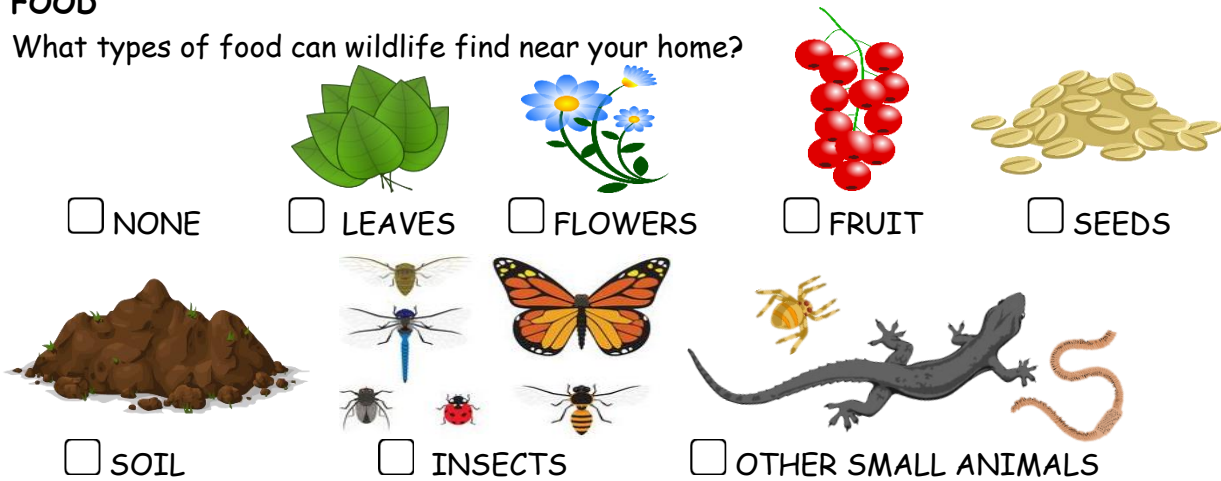

My Home Is Your Home - HABITAT SURVEY

PVPLC works hard monitoring the habitat in our local nature preserves. You can do the same at home! This habitat survey can be completed during an adventure into your yard, while looking out a window or by exploring inside your house. Record what you see by checking the boxes below. Remember scientists, recording what you don't see is also valuable information!

FOOD

What types of food can wildlife find near your home?

WATER

Is there a source of water for wildlife near your home?

SHELTER

Are there...

SAFETY

Make sure the wildlife around your home is safe.